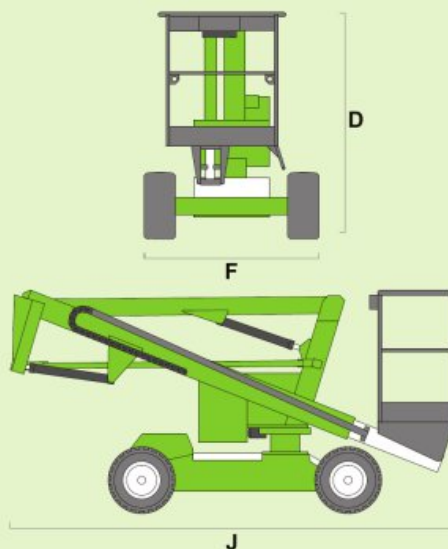

niftylift

HR12N

(A)

12.2m
40ft

(B)

10.2m
33ft 6in

(C)

6.1m
20ft

200kg
440lbs

1.1m x 0.65m
3ft 7in x 2ft 2in

(D)

1.9m
6ft 3in

(F)

1.5m
4ft 11in

(J)

4.1m
13ft 5in

3.4km/h
2.1mph

4.2m
13ft 9in

25%
14°

3435kg
7575lbs

BIENERGY

IS-104

niftylift

Chalkdell Drive, Shenley Wood,
Milton Keynes, MK5 6GF
England, United Kingdom
+44 (0)1908 223456
sales@niftylift.com
www.niftylift.com