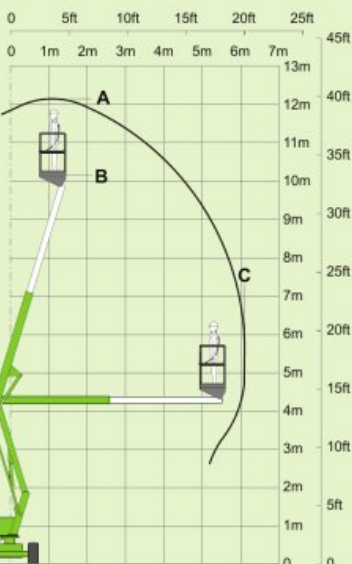

niftylift

HR12N

(A)

12.2m
40ft

(B)

10.2m
33ft 6in

(C)

6.1m
20ft

200kg
440lbs

1.1m x 0.65m
3ft 7in x 2ft 2in

(D)

1.9m
6ft 3in

(F)

1.5m
4ft 11in

(J)

4.1m
13ft 5in

3.4km/h
2.1mph

4.2m
13ft 9in

25%
14°

3435kg
7575lbs

BIENERGY

IS-104

niftylift

Chalkdell Drive, Shenley Wood,
Milton Keynes, MK5 6GF
England, United Kingdom
+44 (0)1908 223456
sales@niftylift.com
www.niftylift.com